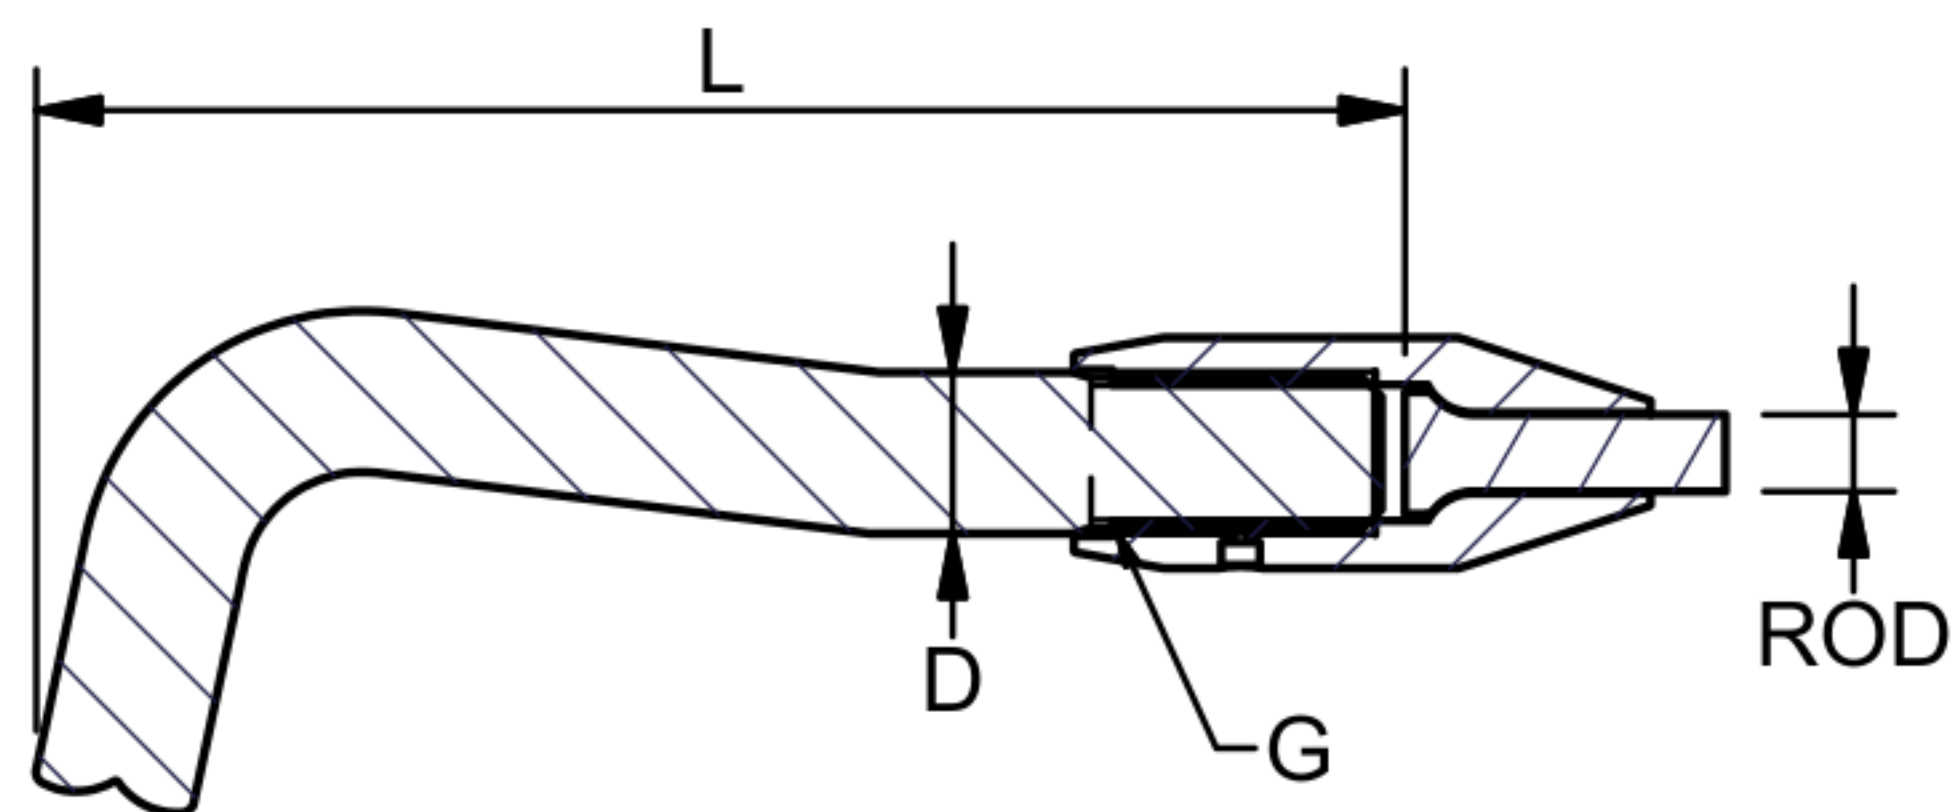

## "T" TERMINAL FOR ROD

Polished Stainless Steel - AISI 316

ART. NO.	ROD Ø	DASH	THREAD G	D	L	lb/100	PACK
* TT516044M	3/16"	4	5/16"	11/32"	3 1/16"	15	BULK
* TT716005M	3/16"	6	7/16"	1/2"	4 3/16"	33	BULK
* TT716057M	7/32"	8	7/16"	1/2"	4 3/16"	33	BULK
* TT012057M	7/32"	8	1/2"	1/2"	4 3/16"	38	BULK
* TT716006M	15/64"	9	7/16"	1/2"	4 3/16"	33	BULK
* TT012006M	15/64"	9	1/2"	1/2"	4 3/16"	38	BULK
* TT012064M	1/4"	10	1/2"	1/2"	4 3/16"	38	BULK
* TT012071M	9/32"	12	1/2"	9/16"	4 19/32"	46	BULK
** TT058071M	9/32"	12	5/8"	5/8"	5 9/16"	75	BULK
** TT058075M	19/64"	15	5/8"	5/8"	5 9/16"	75	BULK
** TT058008M	5/16"	16	5/8"	11/16"	6 3/16"	92	BULK
** TT058084M	11/32"	17	5/8"	11/16"	6 3/16"	92	BULK

Note: Rod in various lengths are available on request.

The user is responsible for choosing the proper rod diameter, and for correct assembly.

Use back plates 616107 for \*, and 616110 for \*\*, or refer to page 43